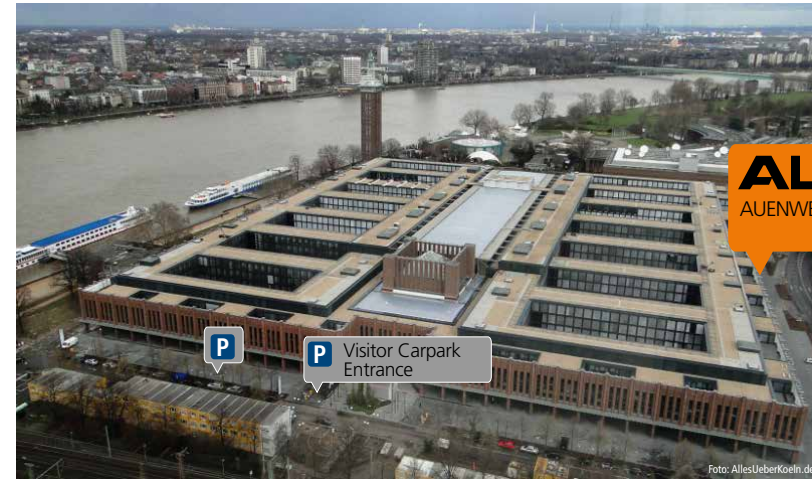

HOW TO FIND US

ARRIVAL BY CAR

Address for the SATNAV:

Charles-de-Gaulle-Platz / Crossroad Auenweg

Visitor Carpark:

Please use the left entrance (main entrance "HDI Gerling") and ring ALLDATA using the touchscreen at the front door

Parking Space No.: 625.1 (by the left entrance)

ARRIVAL BY TRAIN

Station: Köln Messe / Deutz

Exit: Auenweg